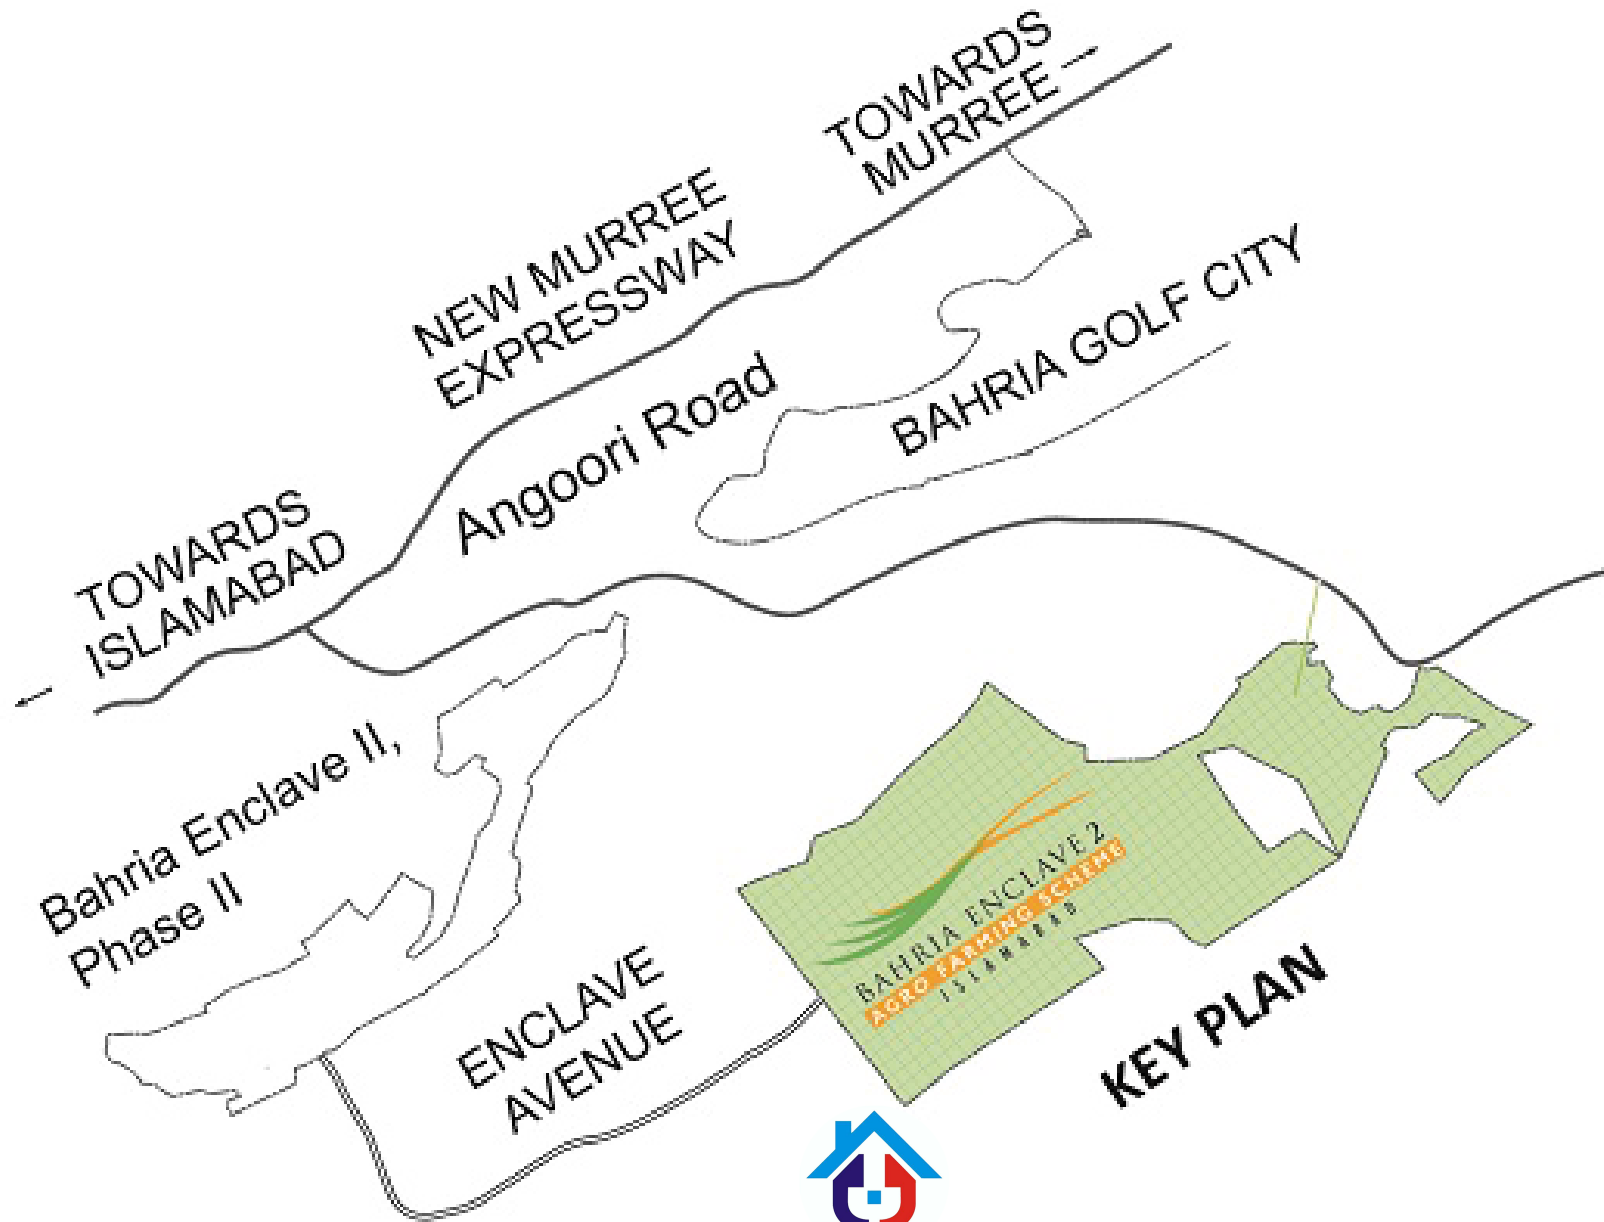

POWERFUL LOCATION

Ideally located on main Murree Expressway which ensure your connection with all main locations in Islamabad/ Rawalpindi with easy, smooth & convenient drive.

Agro Luxury Farms are located at the highest point of the twin cities for farm houses and is built as per the world-class standards of Bahria Town.

Connected to Murree Expressway through Bahria Golf City (3 mins drive)

AMENITIES

18-hole International Standard Golf Course, Bahria Golf City

Grand Hyatt Hotel, Bahria Golf City

College

Hospital

Security

Masjid

Hiking Track

Spa

KEY PLAN

ADVICE ASSOCIATES

Plaza no.1 Hub commercial Bahria Town Phase 8 Rawalpindi, Pakistan

www.advice.pk

 Advice_Associates

 Advice Associates